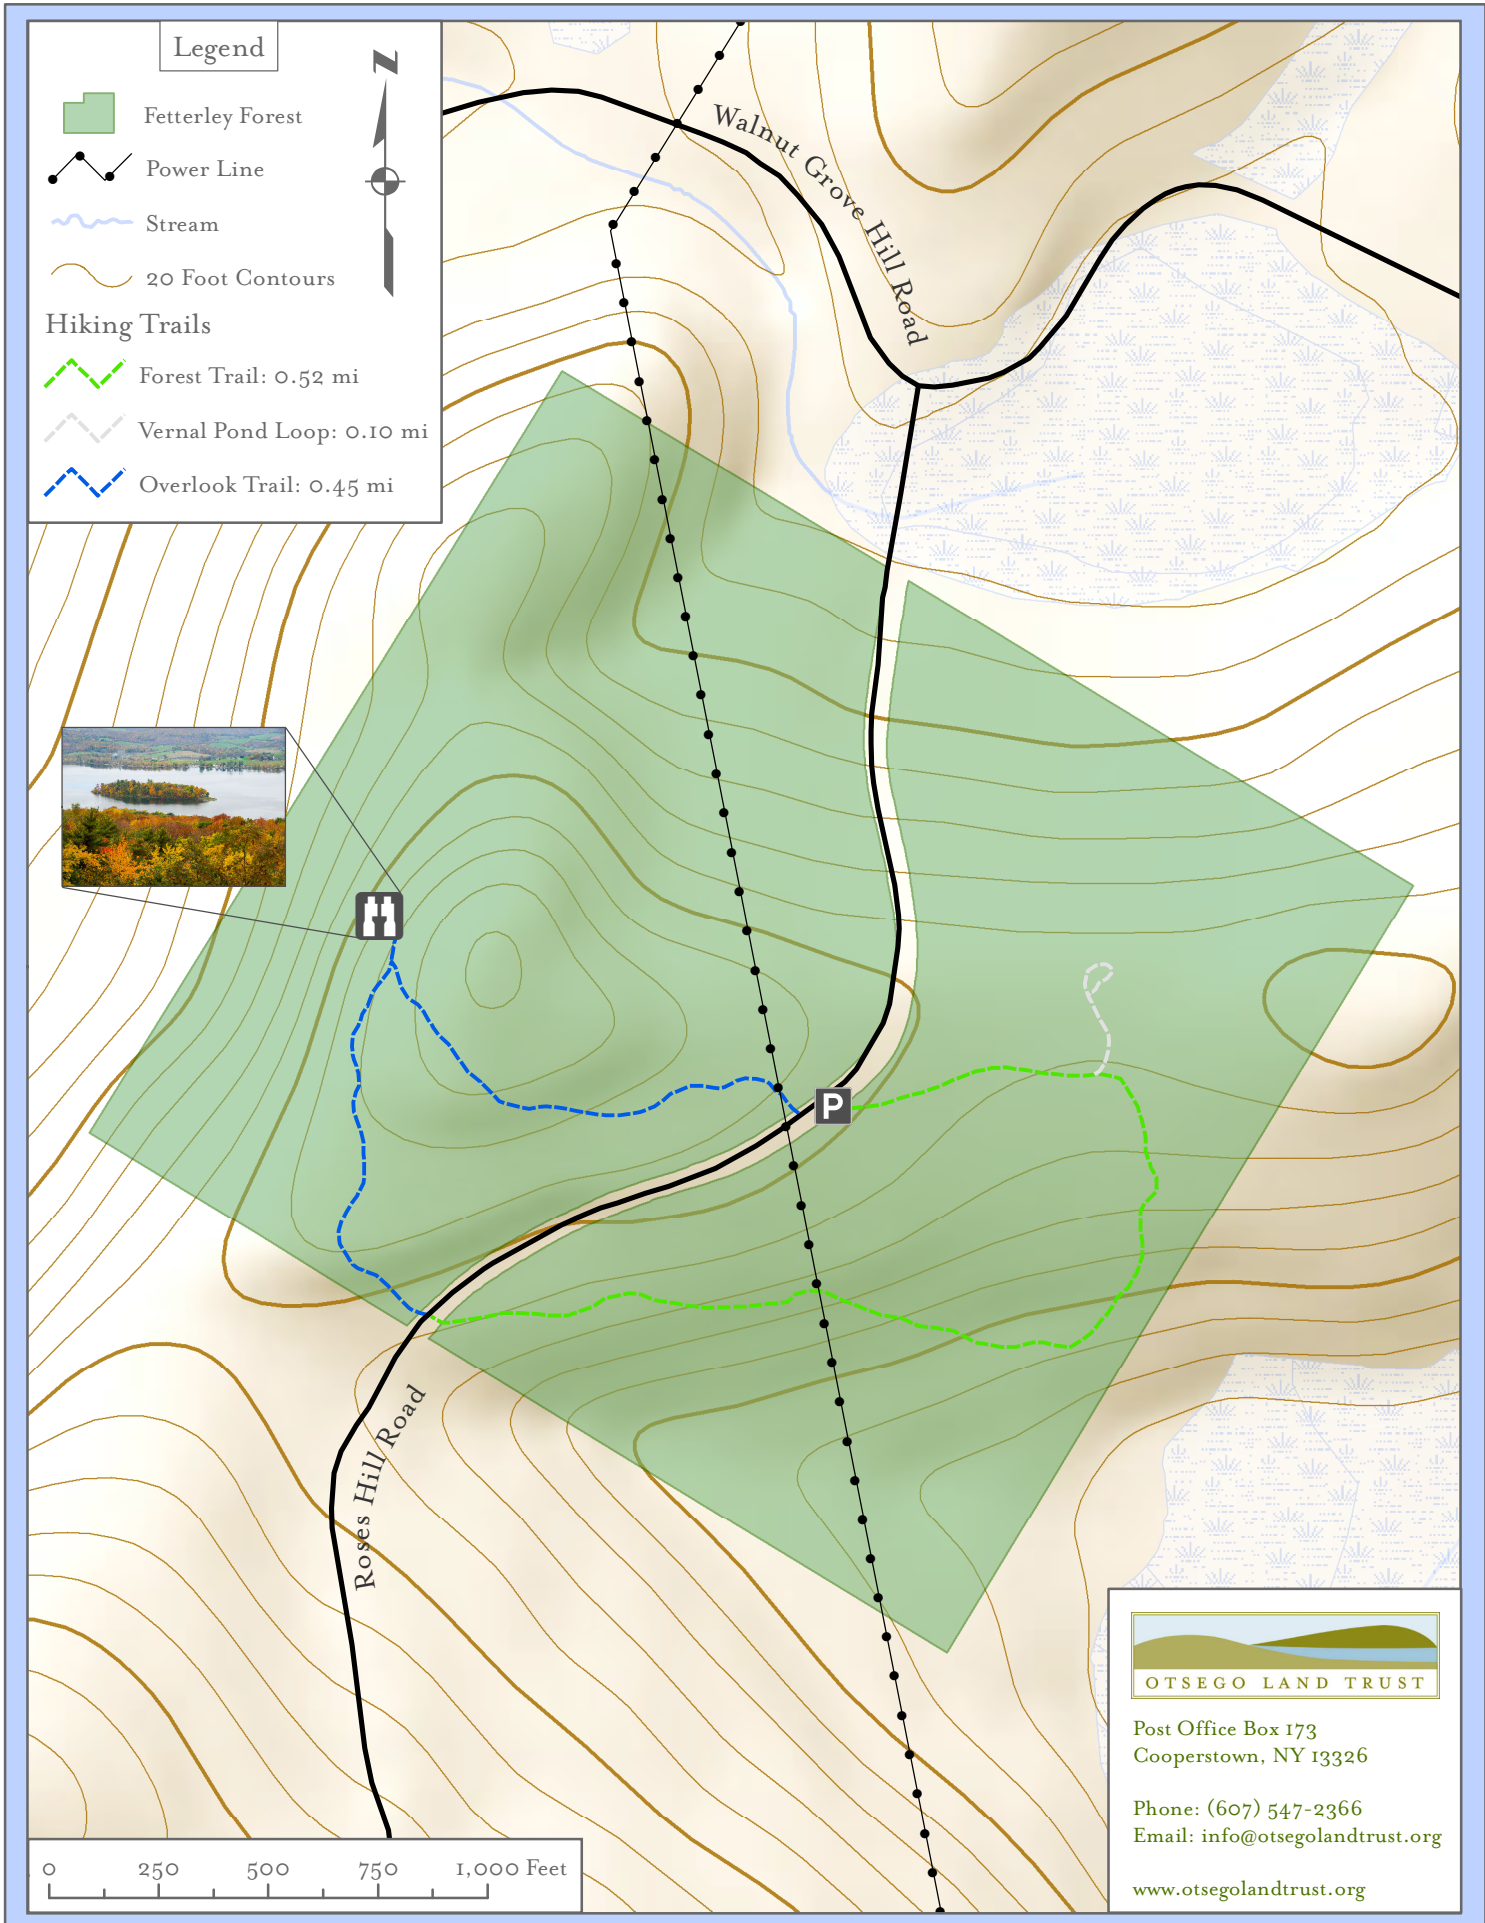

Fetterley Forest Trail Map

Legend

 Fetterley Forest

 Power Line

 Stream

 20 Foot Contours

Hiking Trails

 Forest Trail: 0.52 mi

 Vernal Pond Loop: 0.10 mi

 Overlook Trail: 0.45 mi

Post Office Box 173
Cooperstown, NY 13326

Phone: (607) 547-2366
Email: info@otsego-land-trust.org

www.otsego-land-trust.org